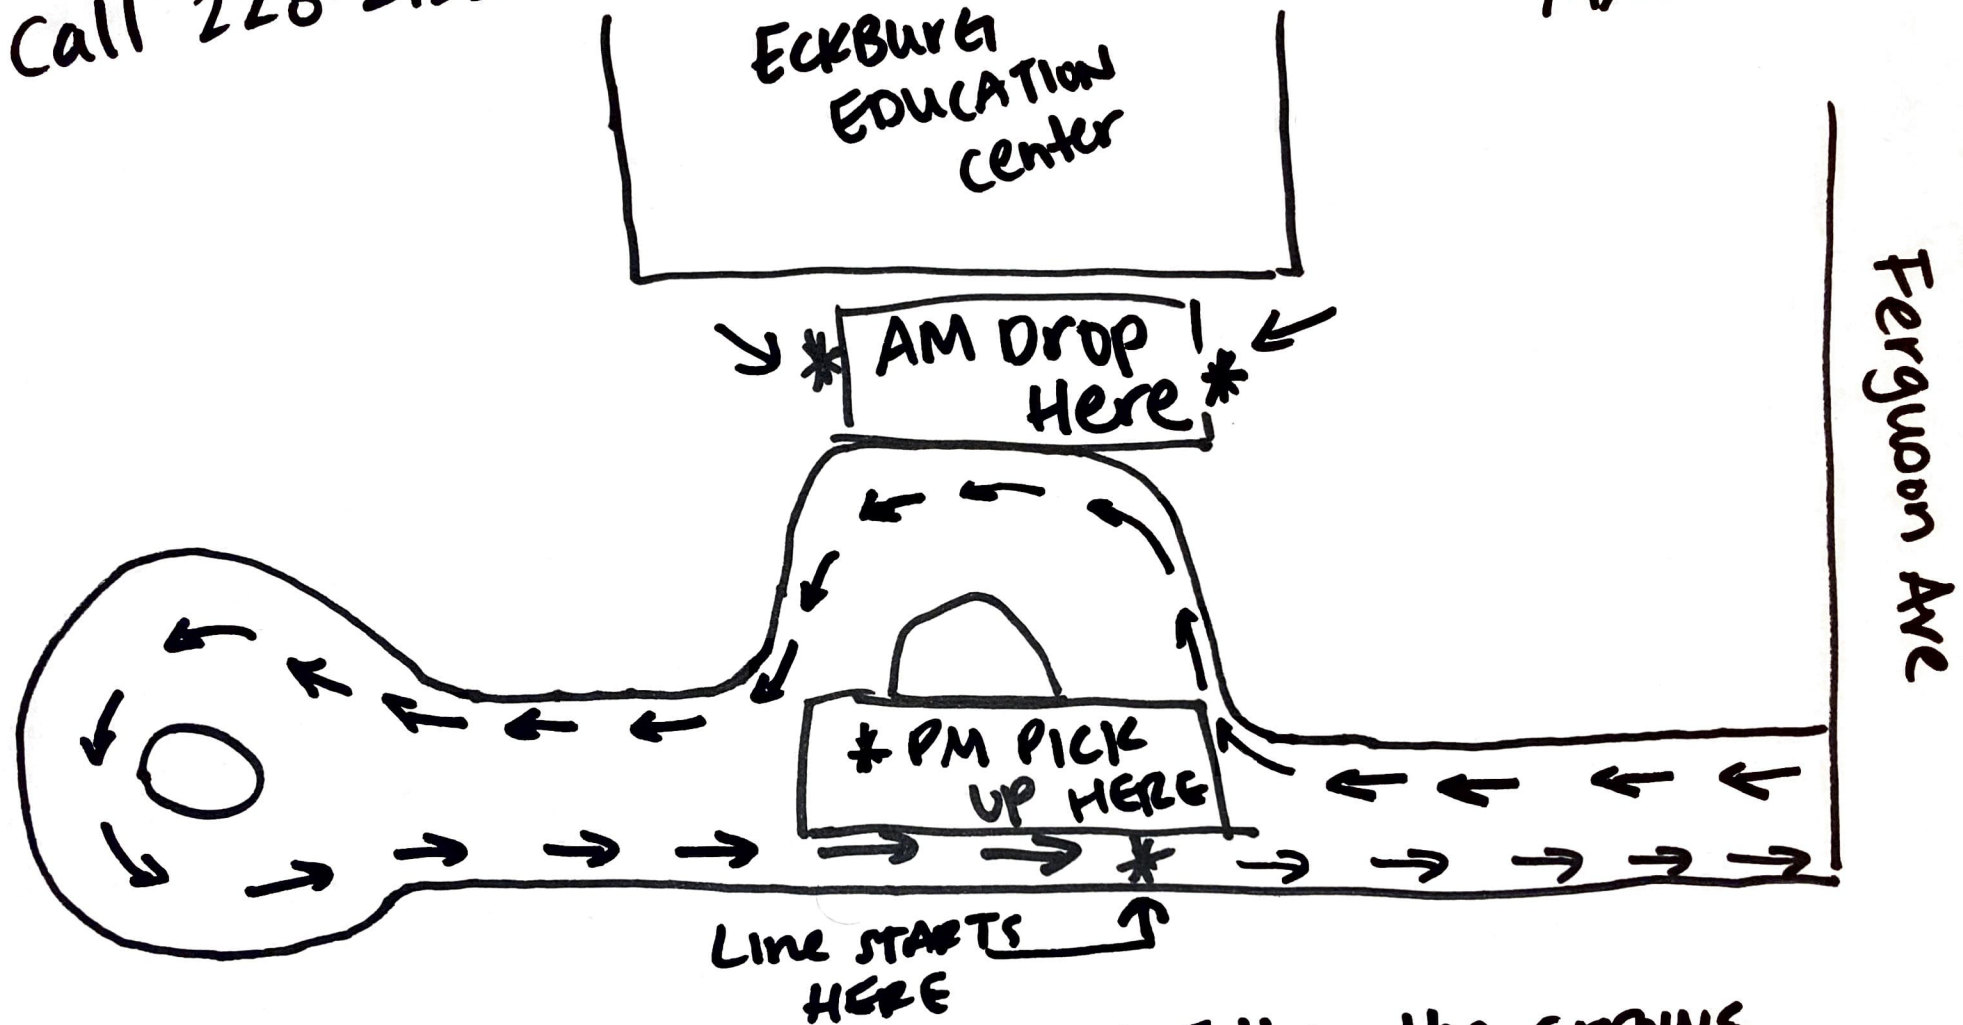

BETHESDA ACADEMY

- LATE ARRIVALS
Call 228-2122

CARPPOOL
MAP

- DISPLAY YOUR
CAR TAG!

- Always Follow the arrows
- 8:15^{AM} drop off - TEMP CHECK
BEFORE EXITING VEHICLE
- 3:00 PM PICK UP